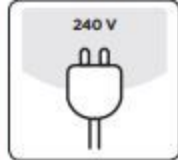

Nightlight Ultrasonic Pest Repeller

Mice, spiders, fleas, ticks and crawling insects

- Protects a maximum area of **90 m²**.
- Device for **indoor use** with an operating indicator light and a **nightlight function**.
- Plugs directly into a **220 V** power socket.
- Emits ultrasonic signals round the clock.
- Effectiveness visible after 72 hours.
- Ideal for a child's room.