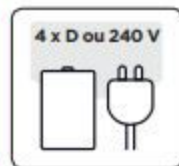

Garden Protector 3

Cats, dogs, rabbits, foxes, beech martens, herons

- Protects a maximum area of **200 m²** detection angles: 90° over a maximum distance of **+/- 15 m.**
- Works with four "D" (LR20) **batteries** or on the mains via the WKT052/WKT052•OUT **adapter** (optional accessory).
- **7 adjustable ultrasound frequencies.**
- Delivered with a stake for easy assembly.